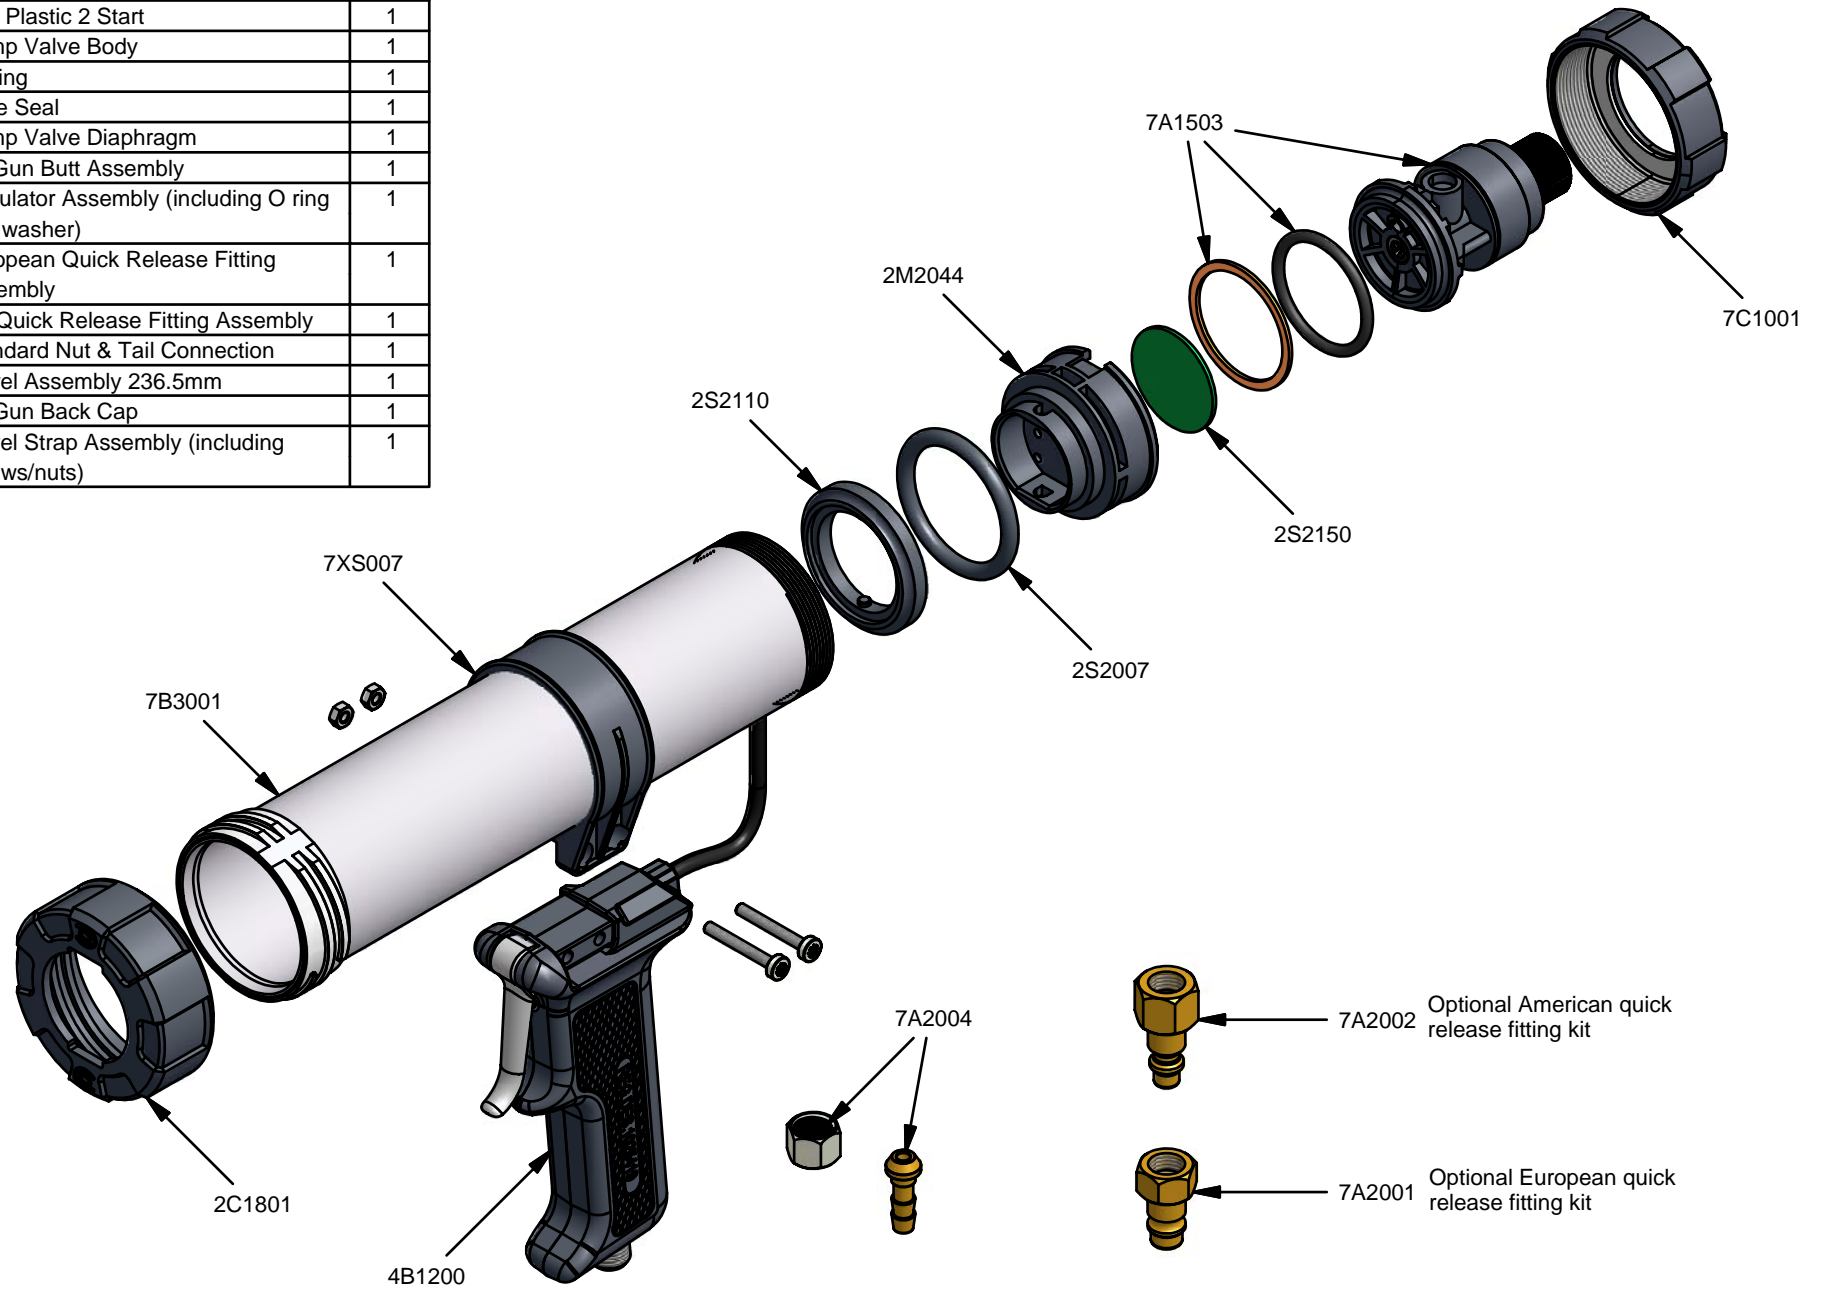

Parts List		
STOCK No	DESCRIPTION	QTY
2C1801	Cap Plastic 2 Start	1
2M2044	Dump Valve Body	1
2S2007	O Ring	1
2S2110	Face Seal	1
2S2150	Dump Valve Diaphragm	1
4B1200	Air Gun Butt Assembly	1
7A1503	Regulator Assembly (including O ring and washer)	1
7A2001	European Quick Release Fitting Assembly	1
7A2002	US Quick Release Fitting Assembly	1
7A2004	Standard Nut & Tail Connection	1
7B3001	Barrel Assembly 236.5mm	1
7C1001	Air Gun Back Cap	1
7XS007	Barrel Strap Assembly (including screws/nuts)	1

Airflow I 310 Cartridge

www.pccox.co.uk
 sales@pccox.co.uk
 TEL:44(0)1635 264500

REV	DATE
E	05/01/2005

Parts List		
STOCK No	DESCRIPTION	QTY
2C1801	Cap Plastic 2 Start	1
2M2044	Dump Valve Body	1
2S2007	O Ring	1
2S2110	Face Seal	1
2S2150	Dump Valve Diaphragm	1
4B1200	Air Gun Butt Assembly	1
7A1503	Regulator Assembly (including O ring and washer)	1
7A2001	European Quick Release Fitting Assembly	1
7A2002	US Quick Release Fitting Assembly	1
7A2004	Standard Nut & Tail Connection	1
7B3001	Barrel Assembly 236.5mm	1
7C1001	Air Gun Back Cap	1
7XS007	Barrel Strap Assembly (including screws/nuts)	1