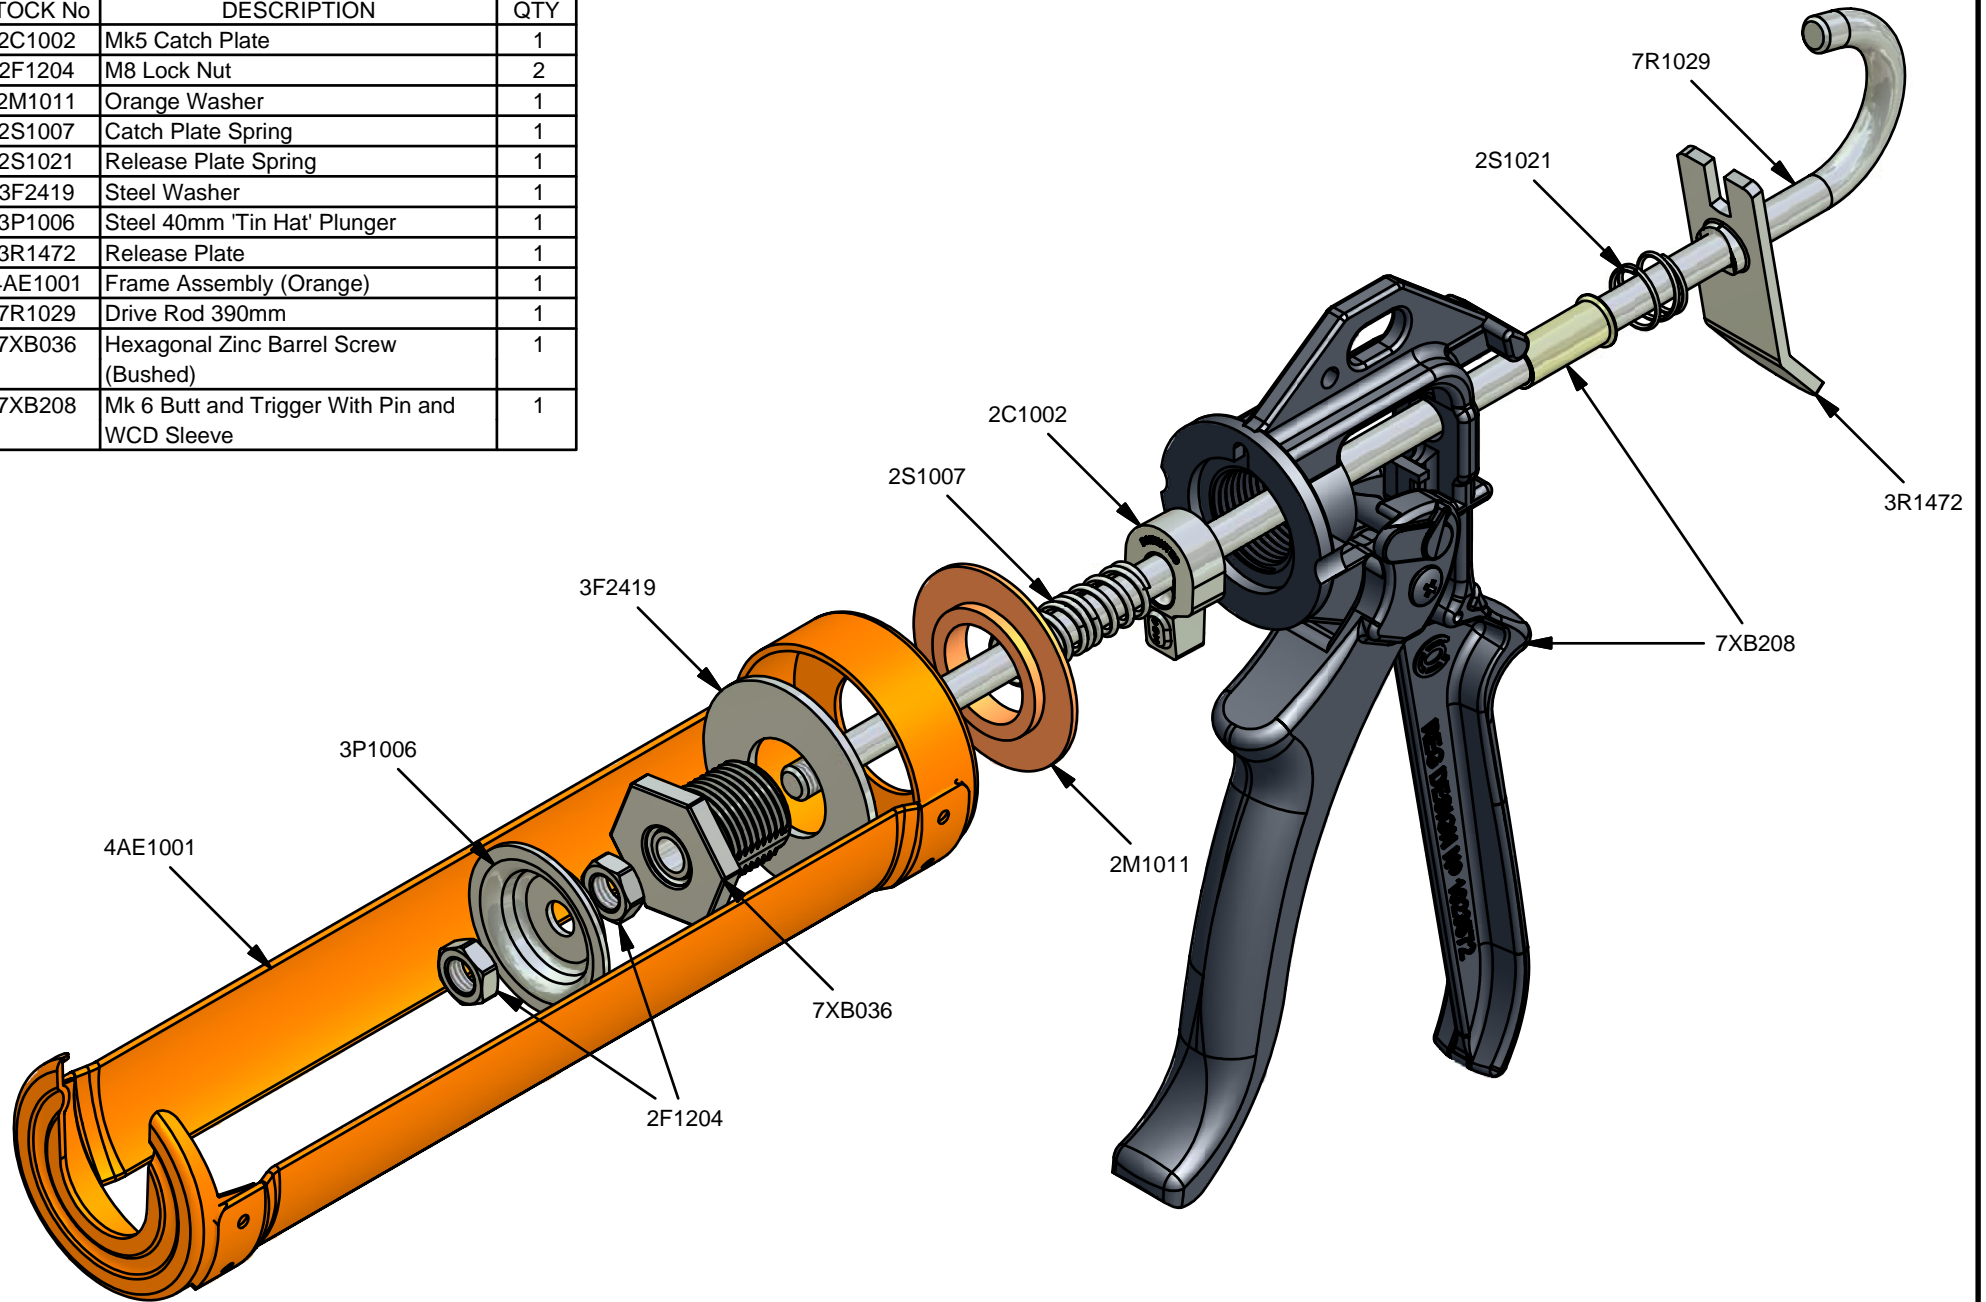

Parts List		
STOCK No	DESCRIPTION	QTY
2C1002	Mk5 Catch Plate	1
2F1204	M8 Lock Nut	2
2M1011	Orange Washer	1
2S1007	Catch Plate Spring	1
2S1021	Release Plate Spring	1
3F2419	Steel Washer	1
3P1006	Steel 40mm 'Tin Hat' Plunger	1
3R1472	Release Plate	1
4AE1001	Frame Assembly (Orange)	1
7R1029	Drive Rod 390mm	1
7XB036	Hexagonal Zinc Barrel Screw (Bushed)	1
7XB208	Mk 6 Butt and Trigger With Pin and WCD Sleeve	1

Powerflow Cartridge 310 HP

www.pccox.co.uk
 sales@pccox.co.uk
 TEL:44(0)1635 264500

REV	DATE
C	09/12/2004

Parts List		
STOCK No	DESCRIPTION	QTY
2C1002	Mk5 Catch Plate	1
2F1204	M8 Lock Nut	2
2M1011	Orange Washer	1
2S1007	Catch Plate Spring	1
2S1021	Release Plate Spring	1
3F2419	Steel Washer	1
3P1006	Steel 40mm 'Tin Hat' Plunger	1
3R1472	Release Plate	1
4AE1001	Frame Assembly (Orange)	1
7R1029	Drive Rod 390mm	1
7XB036	Hexagonal Zinc Barrel Screw (Bushed)	1
7XB208	Mk 6 Butt and Trigger With Pin and WCD Sleeve	1