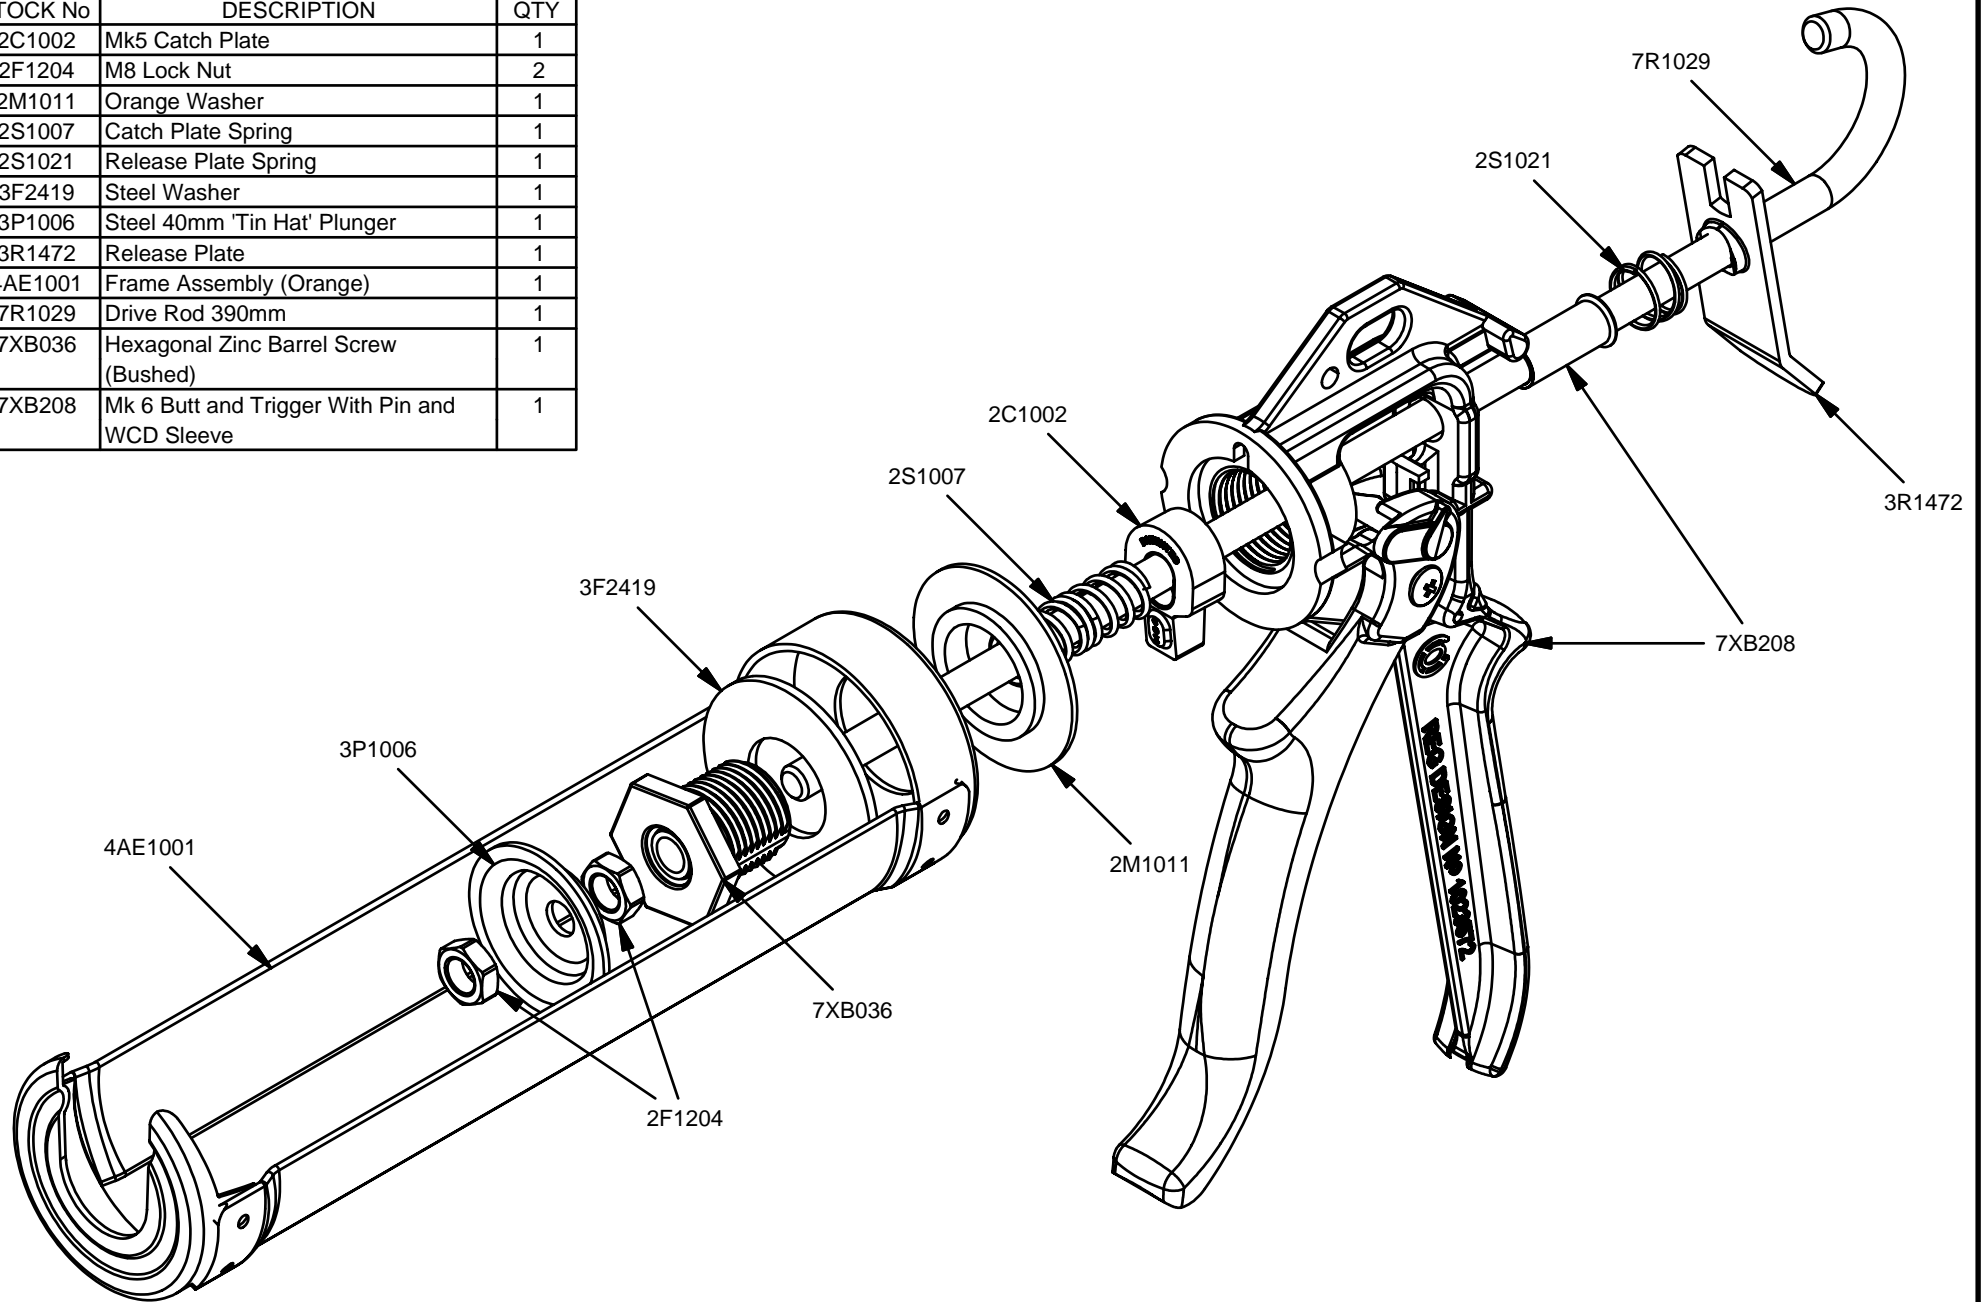

Parts List		
STOCK No	DESCRIPTION	QTY
2C1002	Mk5 Catch Plate	1
2F1204	M8 Lock Nut	2
2M1011	Orange Washer	1
2S1007	Catch Plate Spring	1
2S1021	Release Plate Spring	1
3F2419	Steel Washer	1
3P1006	Steel 40mm 'Tin Hat' Plunger	1
3R1472	Release Plate	1
4AE1001	Frame Assembly (Orange)	1
7R1029	Drive Rod 390mm	1
7XB036	Hexagonal Zinc Barrel Screw (Bushed)	1
7XB208	Mk 6 Butt and Trigger With Pin and WCD Sleeve	1

Powerflow Cartridge 310 HP

www.pccox.co.uk
 sales@pccox.co.uk
 TEL:44(0)1635 264500

REV	DATE
C	09/12/2004

Parts List		
STOCK No	DESCRIPTION	QTY
2C1002	Mk5 Catch Plate	1
2F1204	M8 Lock Nut	2
2M1011	Orange Washer	1
2S1007	Catch Plate Spring	1
2S1021	Release Plate Spring	1
3F2419	Steel Washer	1
3P1006	Steel 40mm 'Tin Hat' Plunger	1
3R1472	Release Plate	1
4AE1001	Frame Assembly (Orange)	1
7R1029	Drive Rod 390mm	1
7XB036	Hexagonal Zinc Barrel Screw (Bushed)	1
7XB208	Mk 6 Butt and Trigger With Pin and WCD Sleeve	1