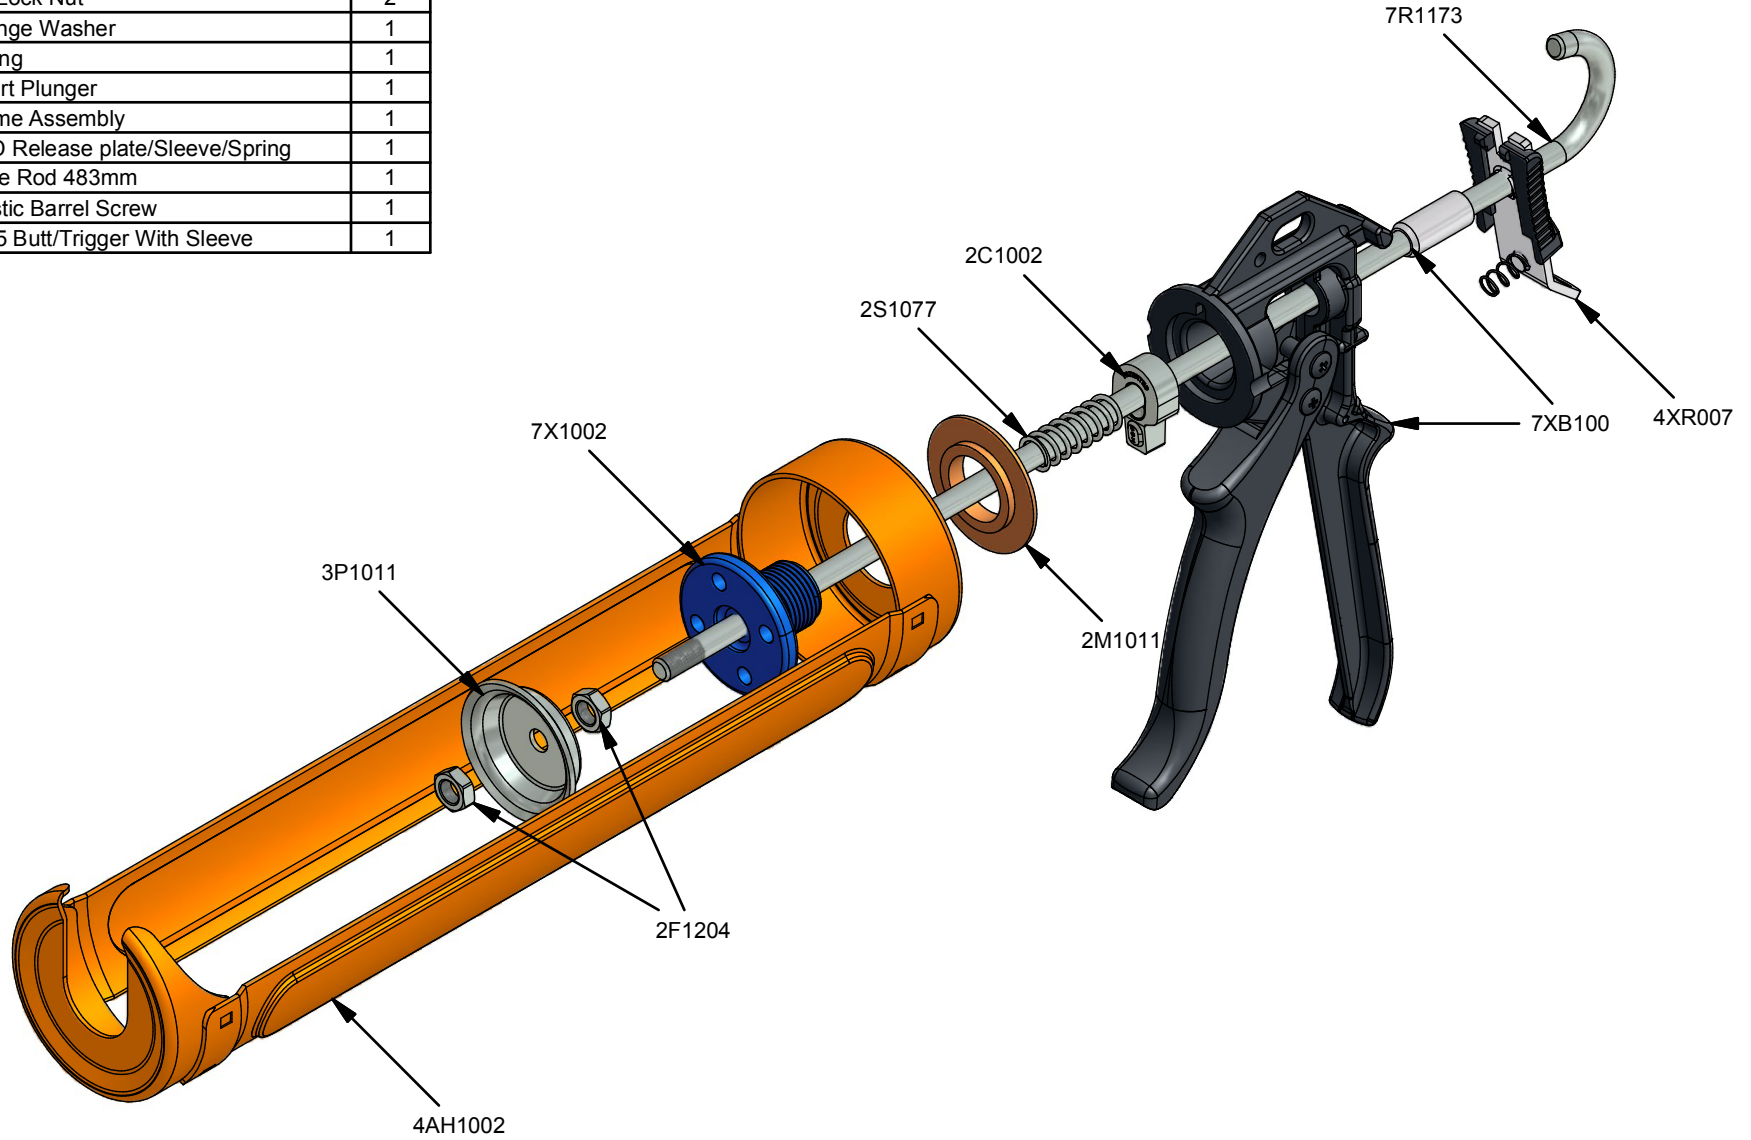

Parts List		
STOCK No	DESCRIPTION	QTY
2C1002	Mk5 Catch Plate	1
2F1204	M8 Lock Nut	2
2M1011	Orange Washer	1
2S1077	Spring	1
3P1011	Quart Plunger	1
4AH1002	Frame Assembly	1
4XR007	PRD Release plate/Sleeve/Spring	1
7R1173	Drive Rod 483mm	1
7X1002	Plastic Barrel Screw	1
7XB100	Mk 5 Butt/Trigger With Sleeve	1

Powerflow Quart

SULZER

REV

DATE

F

10/01/2017