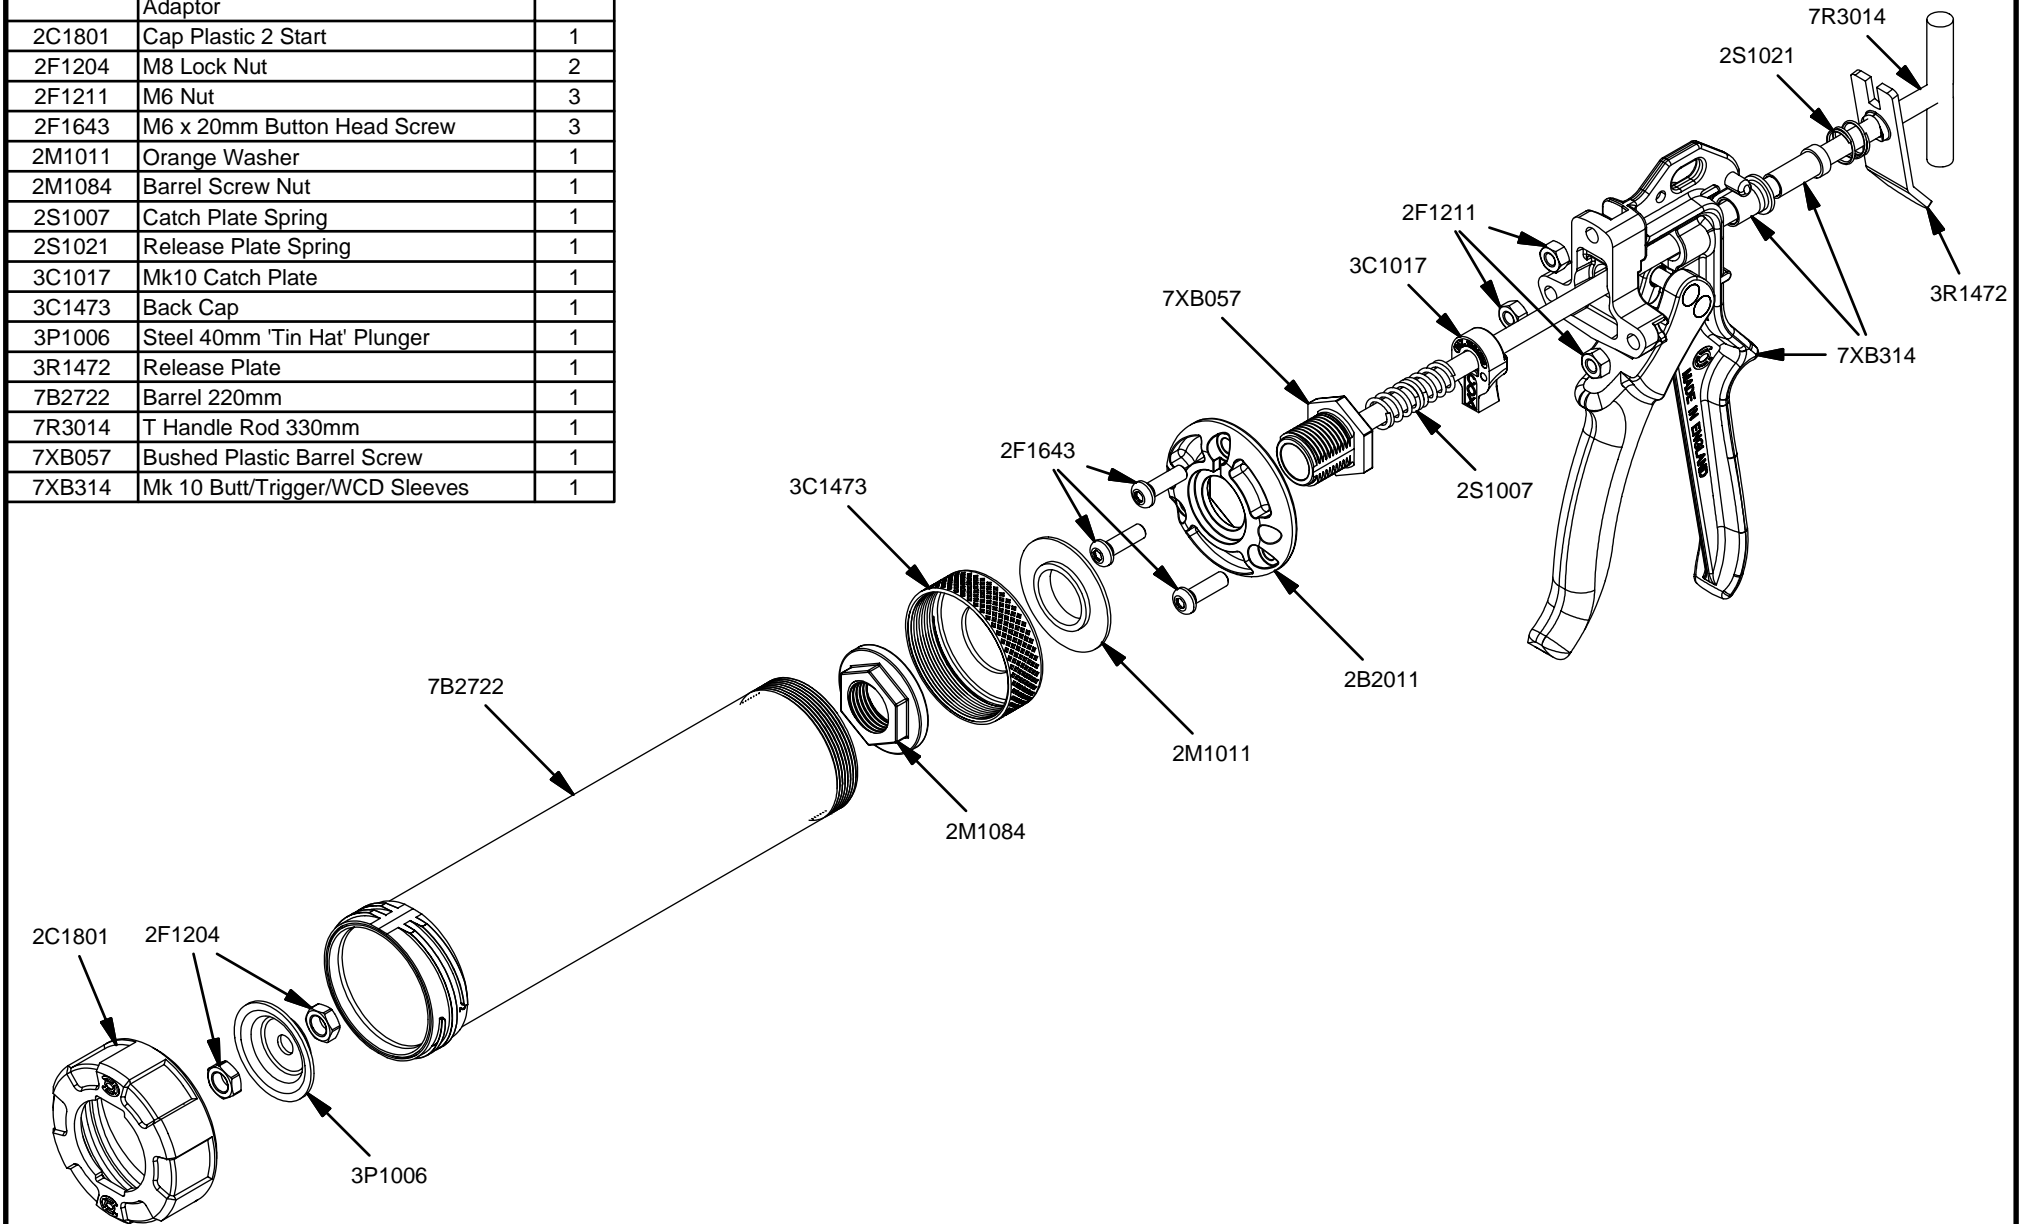

Parts List		
STOCK No	DESCRIPTION	QTY
2B2011	Mk 10 Single Component Bulkhead Adaptor	1
2C1801	Cap Plastic 2 Start	1
2F1204	M8 Lock Nut	2
2F1211	M6 Nut	3
2F1643	M6 x 20mm Button Head Screw	3
2M1011	Orange Washer	1
2M1084	Barrel Screw Nut	1
2S1007	Catch Plate Spring	1
2S1021	Release Plate Spring	1
3C1017	Mk10 Catch Plate	1
3C1473	Back Cap	1
3P1006	Steel 40mm 'Tin Hat' Plunger	1
3R1472	Release Plate	1
7B2722	Barrel 220mm	1
7R3014	T Handle Rod 330mm	1
7XB057	Bushed Plastic Barrel Screw	1
7XB314	Mk 10 Butt/Trigger/WCD Sleeves	1

Ultraflow Combi 310 Cartridge

www.pccox.co.uk
sales@pccox.co.uk
TEL:44(0)1635 264500

REV	DATE
E	07/07/2010

Parts List		
STOCK No	DESCRIPTION	QTY
2B2011	Mk 10 Single Component Bulkhead Adaptor	1
2C1801	Cap Plastic 2 Start	1
2F1204	M8 Lock Nut	2
2F1211	M6 Nut	3
2F1643	M6 x 20mm Button Head Screw	3
2M1011	Orange Washer	1
2M1084	Barrel Screw Nut	1
2S1007	Catch Plate Spring	1
2S1021	Release Plate Spring	1
3C1017	Mk10 Catch Plate	1
3C1473	Back Cap	1
3P1006	Steel 40mm 'Tin Hat' Plunger	1
3R1472	Release Plate	1
7B2722	Barrel 220mm	1
7R3014	T Handle Rod 330mm	1
7XB057	Bushed Plastic Barrel Screw	1
7XB314	Mk 10 Butt/Trigger/WCD Sleeves	1