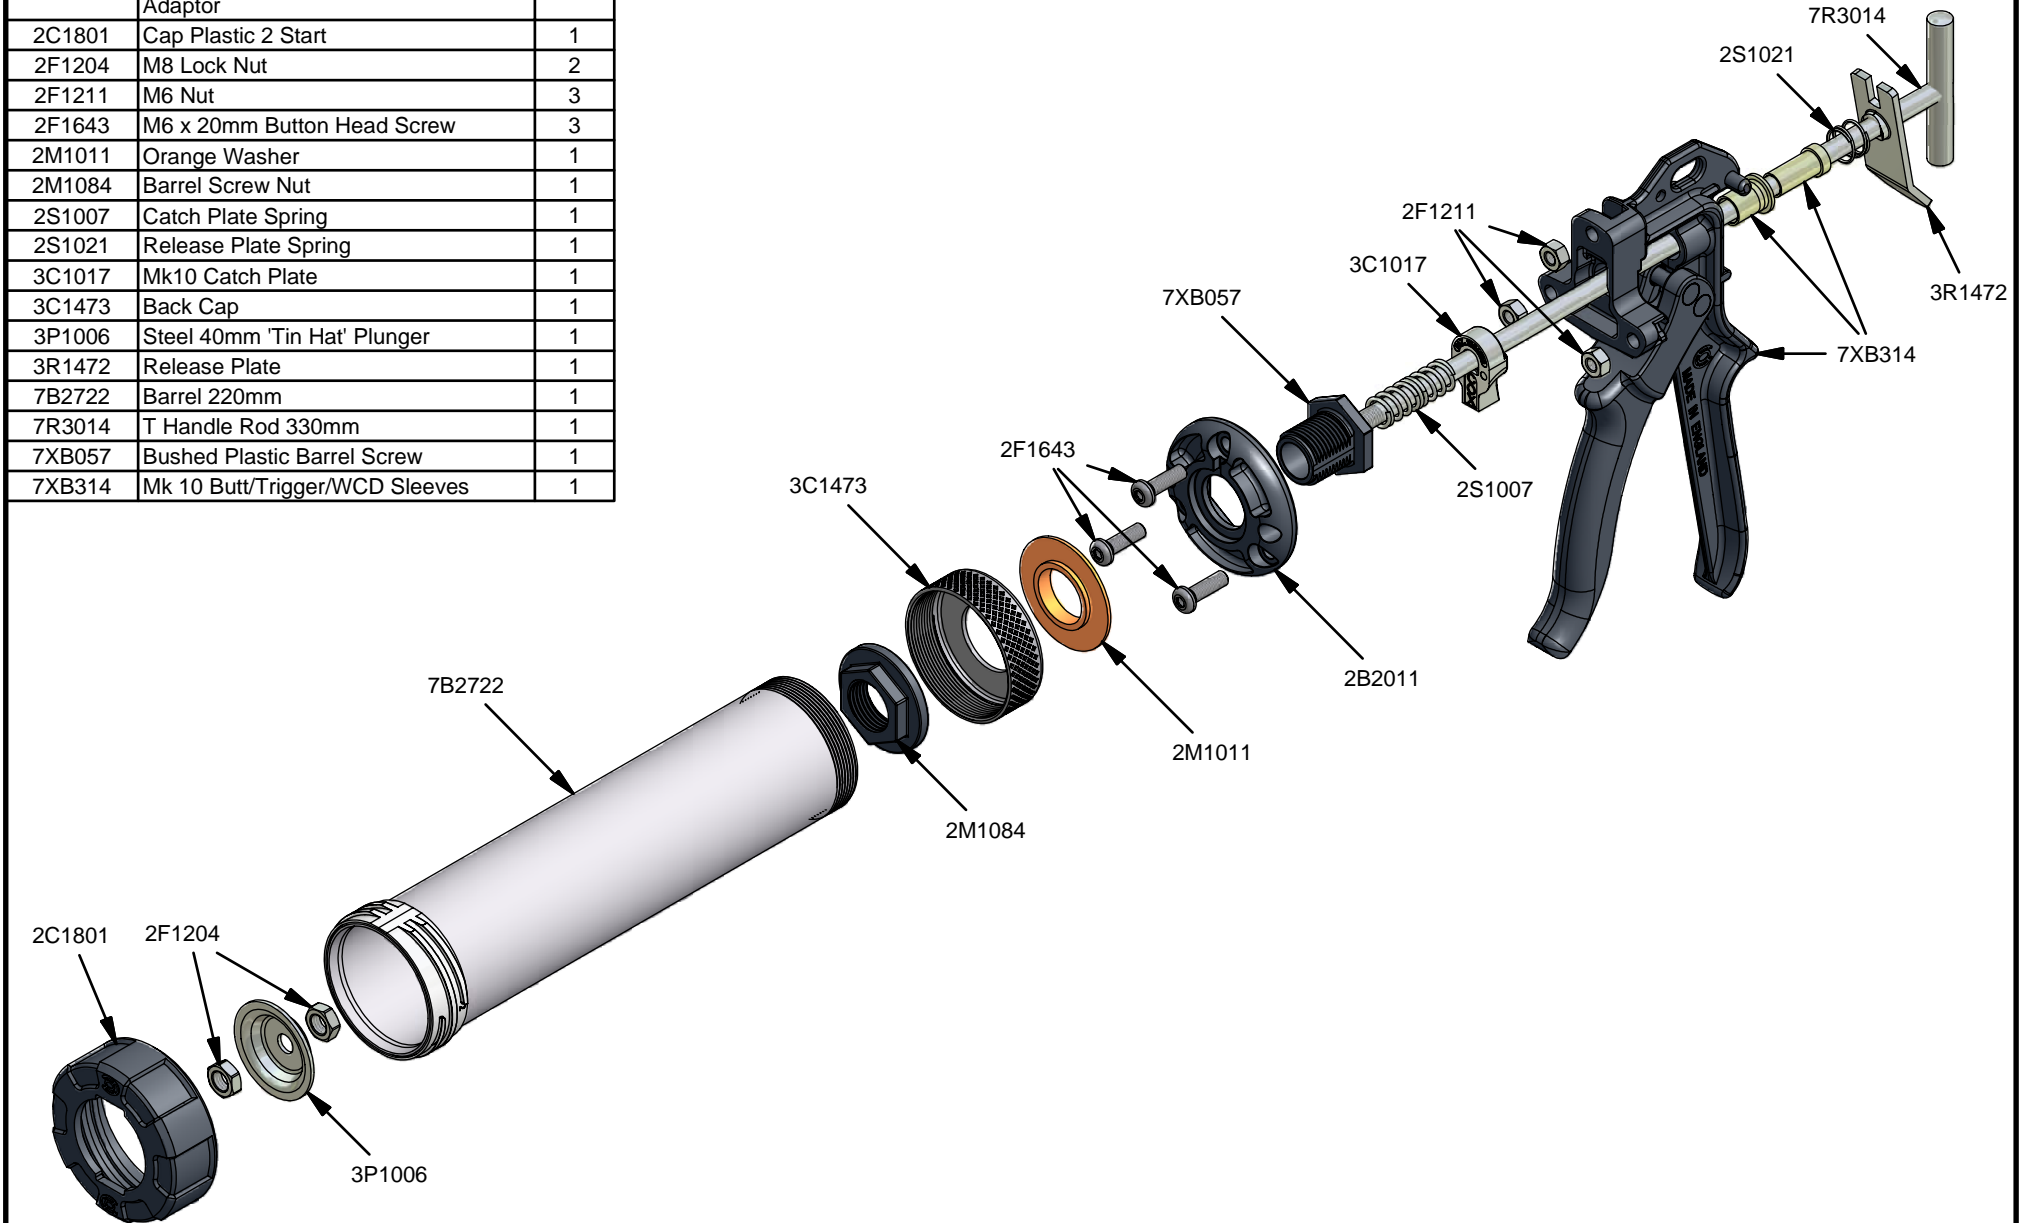

Parts List		
STOCK No	DESCRIPTION	QTY
2B2011	Mk 10 Single Component Bulkhead Adaptor	1
2C1801	Cap Plastic 2 Start	1
2F1204	M8 Lock Nut	2
2F1211	M6 Nut	3
2F1643	M6 x 20mm Button Head Screw	3
2M1011	Orange Washer	1
2M1084	Barrel Screw Nut	1
2S1007	Catch Plate Spring	1
2S1021	Release Plate Spring	1
3C1017	Mk10 Catch Plate	1
3C1473	Back Cap	1
3P1006	Steel 40mm 'Tin Hat' Plunger	1
3R1472	Release Plate	1
7B2722	Barrel 220mm	1
7R3014	T Handle Rod 330mm	1
7XB057	Bushed Plastic Barrel Screw	1
7XB314	Mk 10 Butt/Trigger/WCD Sleeves	1

Ultraflow Combi 310 Cartridge

www.pccox.co.uk
sales@pccox.co.uk
TEL:44(0)1635 264500

REV	DATE
E	07/07/2010

Parts List		
STOCK No	DESCRIPTION	QTY
2B2011	Mk 10 Single Component Bulkhead Adaptor	1
2C1801	Cap Plastic 2 Start	1
2F1204	M8 Lock Nut	2
2F1211	M6 Nut	3
2F1643	M6 x 20mm Button Head Screw	3
2M1011	Orange Washer	1
2M1084	Barrel Screw Nut	1
2S1007	Catch Plate Spring	1
2S1021	Release Plate Spring	1
3C1017	Mk10 Catch Plate	1
3C1473	Back Cap	1
3P1006	Steel 40mm 'Tin Hat' Plunger	1
3R1472	Release Plate	1
7B2722	Barrel 220mm	1
7R3014	T Handle Rod 330mm	1
7XB057	Bushed Plastic Barrel Screw	1
7XB314	Mk 10 Butt/Trigger/WCD Sleeves	1